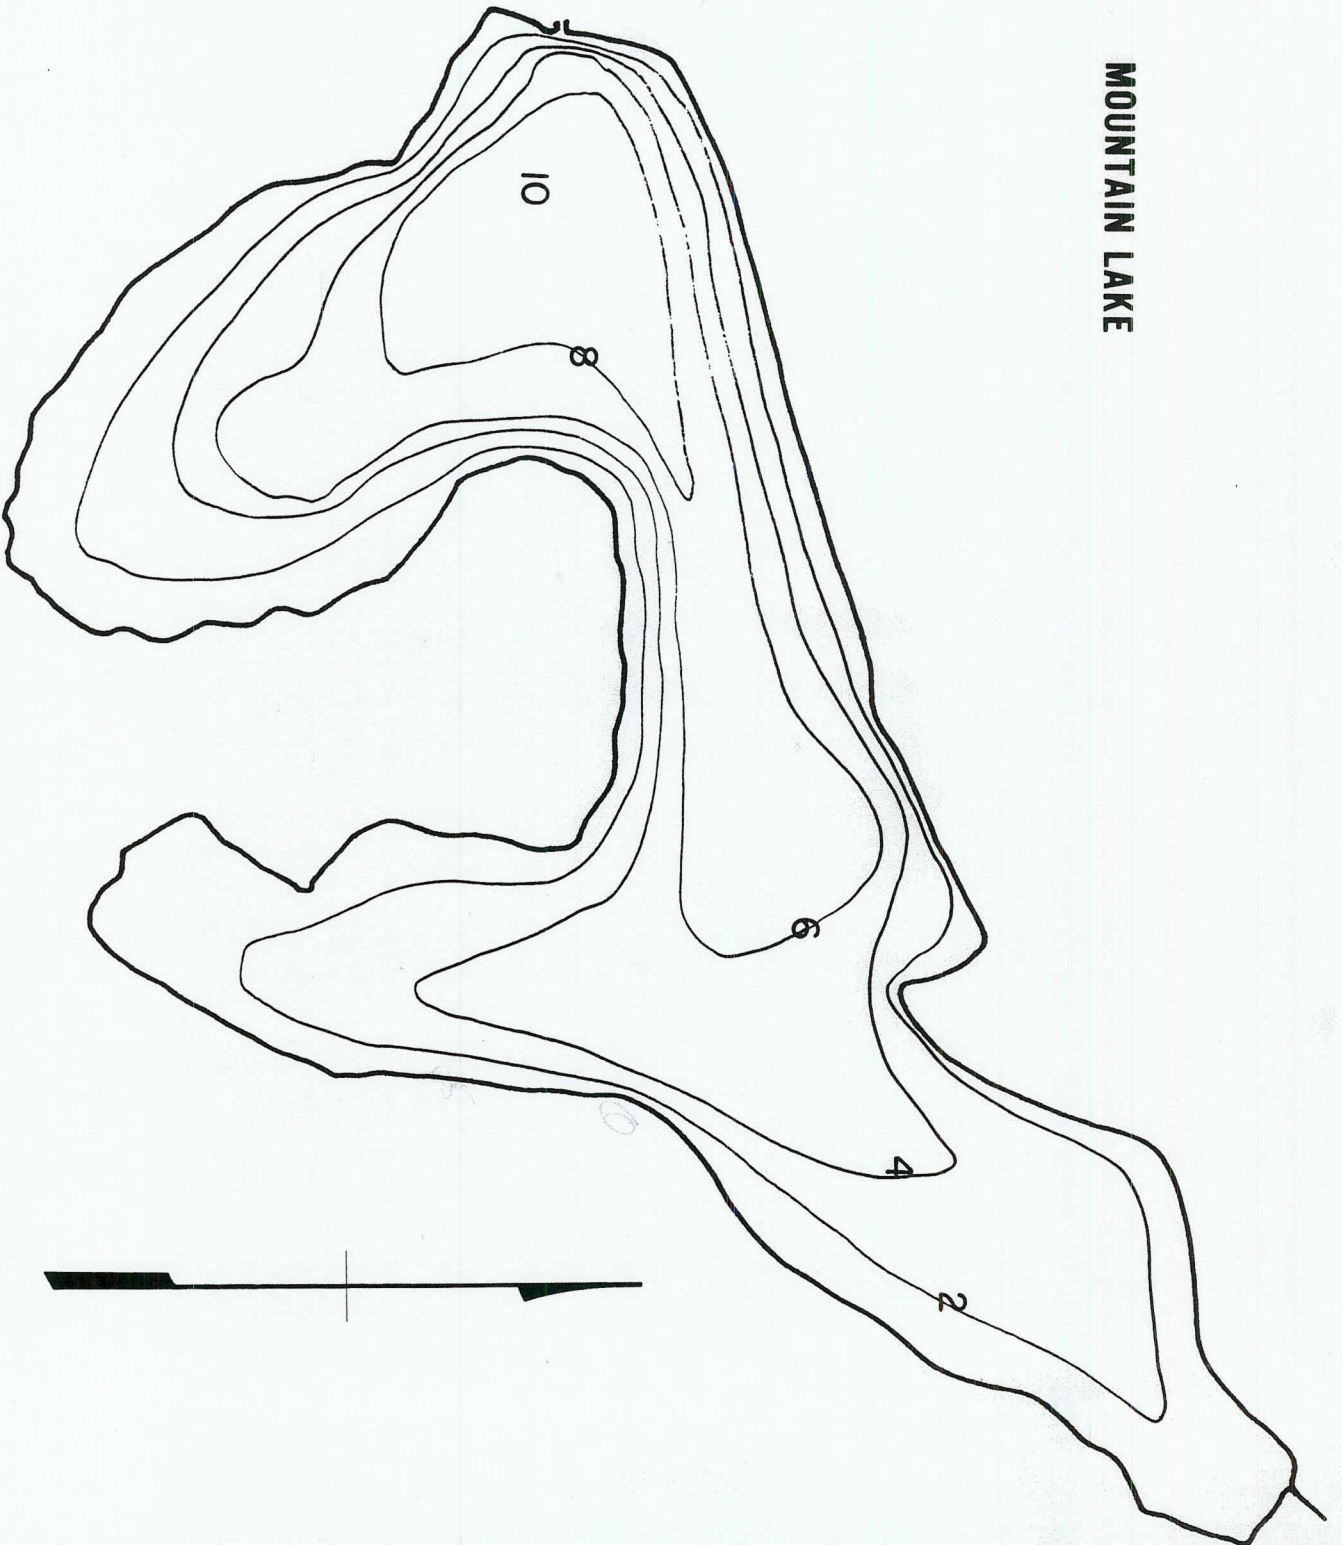

# MEADOW RUN LAKE

SCALE  
EACH INTERVAL EQUALS ONE HUNDRED FEET

**MOUNTAIN LAKE**

SCALE

EACH INTERVAL EQUALS ONE HUNDRED FEET