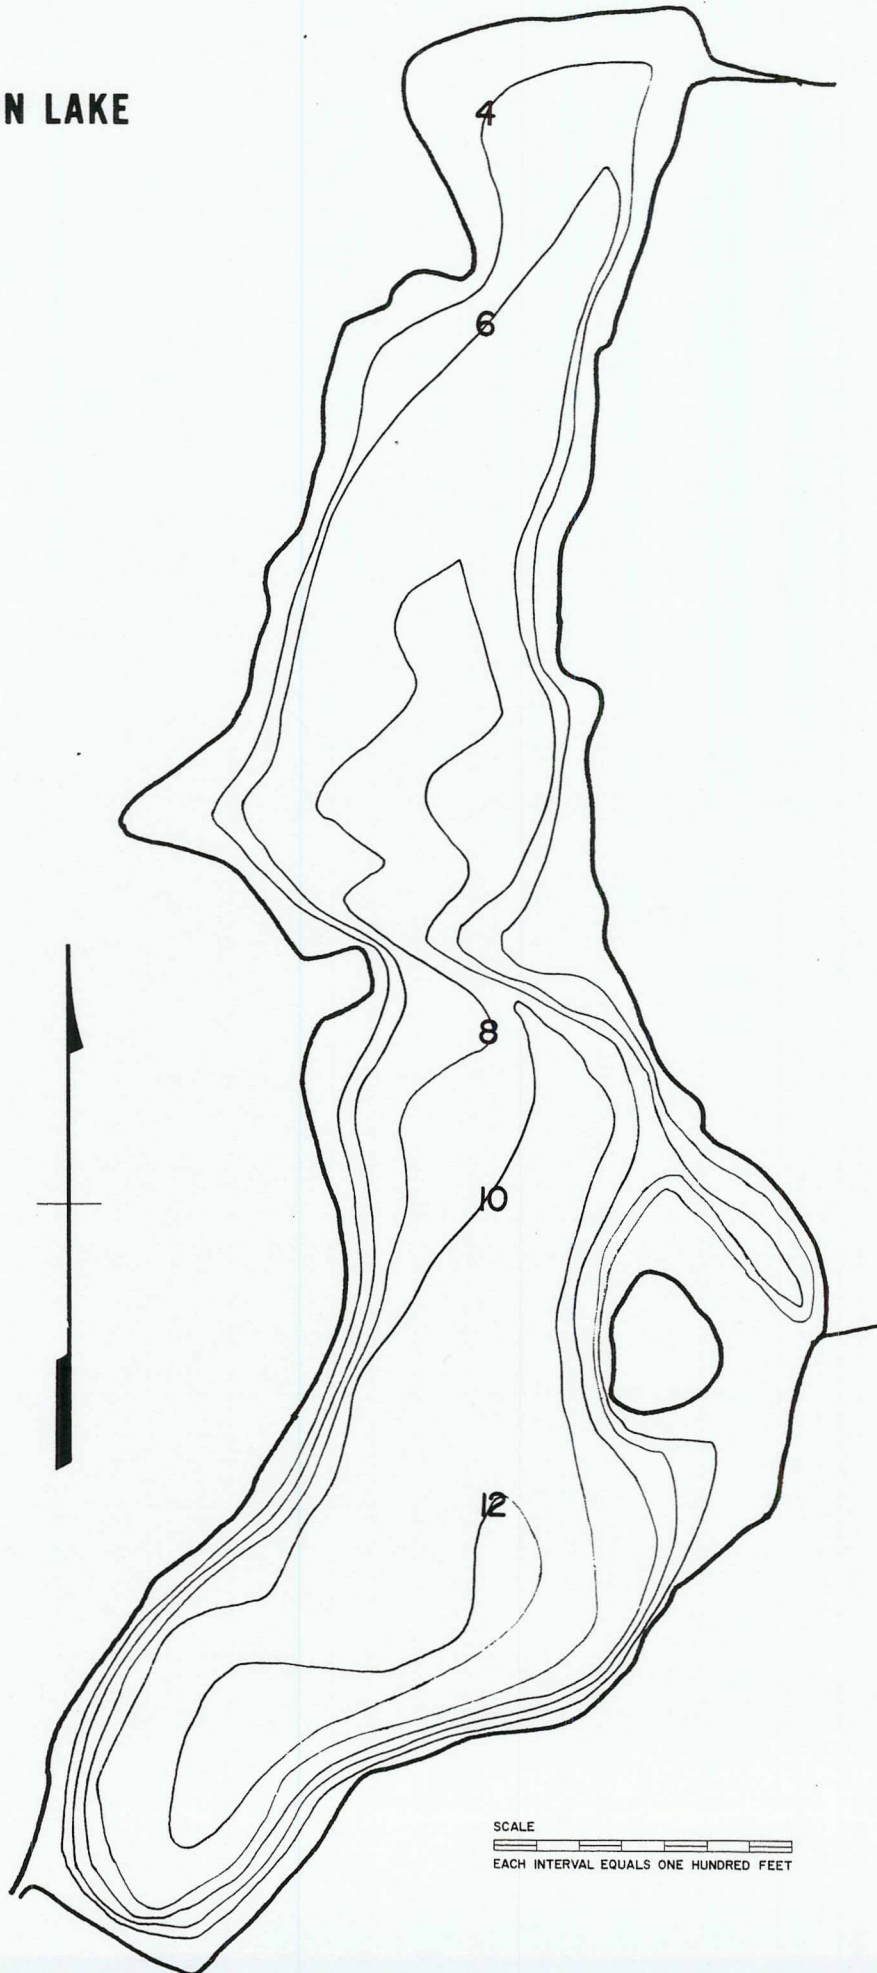

# MEADOW RUN LAKE

SCALE  
EACH INTERVAL EQUALS ONE HUNDRED FEET

**MOUNTAIN LAKE**

SCALE

EACH INTERVAL EQUALS ONE HUNDRED FEET